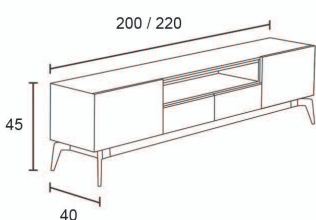

RELAX / SINGLE SEAT

MALMO / SINGLE SEAT

PUZZLE

PUZZLE

PRODUCT DESIGN PUZZLE

DECOR SHELVES

TV STAND / H:45 W:40 L:200

TV STAND / H:45 W:40 L:220