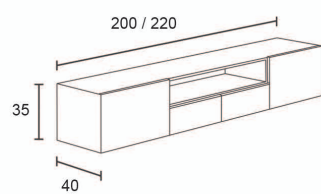

RELAX / SINGLE SEAT

MALMO / SINGLE SEAT

PUZZLE

PUZZLE

PRODUCT DESIGN PUZZLE

DECOR SHELVES

TV STAND / H:45 W:40 L:200

TV STAND / H:45 W:40 L:220