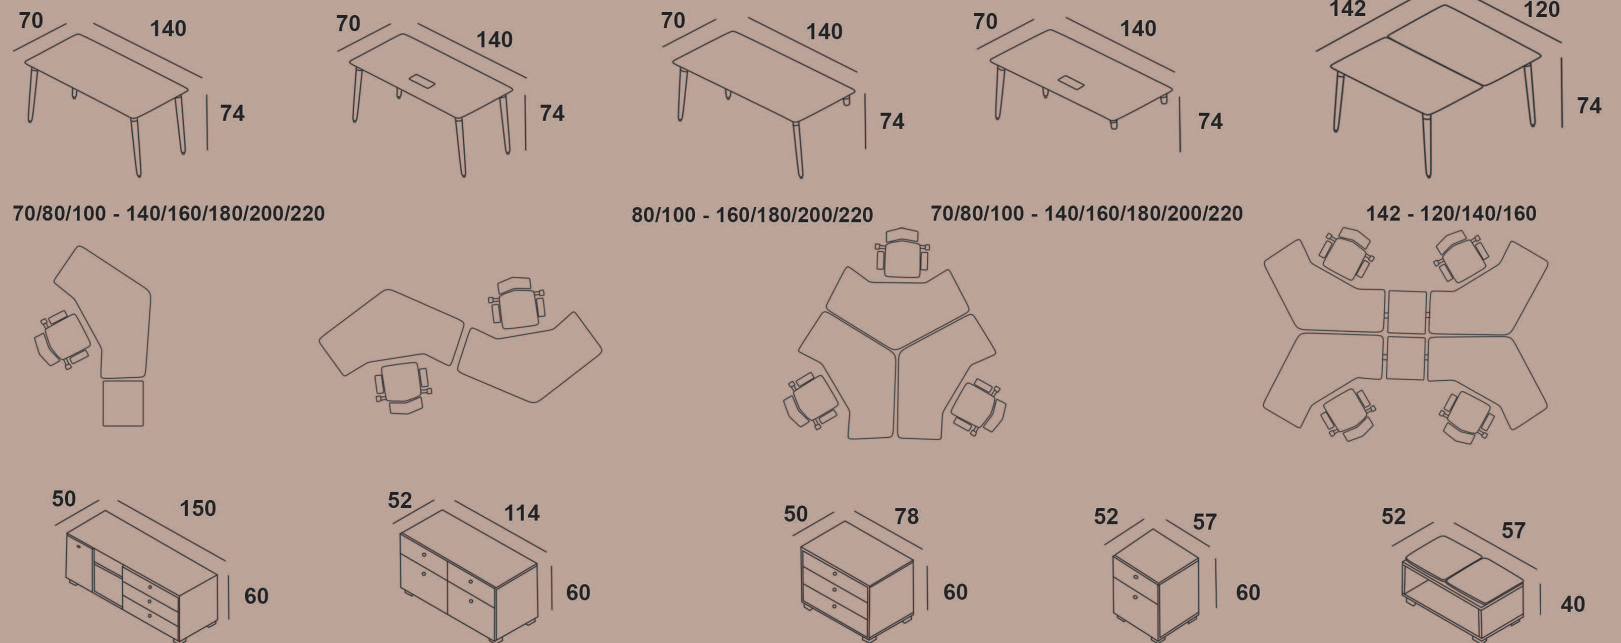

DRAWERS / 60x50x78

60x50x78

60x50x60

60x50x180

60x50x200

COFFEE TABLES / 80x80
50x50

ERA TABLE / 220x100
200x90

ERA TABLE / 450x160
160x140

ERA TABLE PRODUCT FAMILY

ERA TABLE / 180x90
160x70
140x70

ERA HOME TABLE / 140x70

ERA TABLE / 180x90
140x70
120x70

TICK OFFICE TABLE / 220x100
160x70

220x90
140x70

180x90

PRODUCT FAMILY NOTE TABLE & DRAWERS

PRODUCT FAMILY ERA TABLE & DRAWERS

PRODUCT FAMILY STRIPE TABLE & DRAWERS

NEVA / SINGLE SEAT
H:80 W:103 L:111

NEVA / DOUBLE SEAT
H:80 W:103 L:204

STAY / SINGLE SEAT
H:82 W:80 L:100

STAY / TRIPLE SEAT
H:82 W:80 L:220