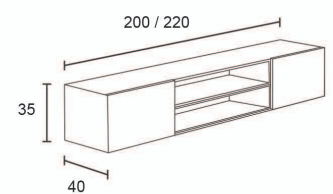

RELAX / SINGLE SEAT

MALMO / SINGLE SEAT

PUZZLE

PUZZLE

PRODUCT DESIGN PUZZLE

DECOR SHELVES

TV STAND / H:45 W:40 L:200

TV STAND / H:45 W:40 L:220