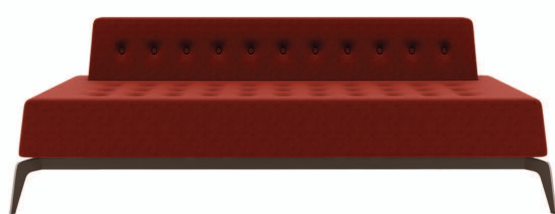

PRODUCT FAMILY ERA TABLE & DRAWERS

PRODUCT FAMILY STRIPE TABLE & DRAWERS

NEVA / SINGLE SEAT
H:80 W:103 L:111

NEVA / DOUBLE SEAT
H:80 W:103 L:204

STAY / SINGLE SEAT
H:82 W:80 L:100

STAY / TRIPLE SEAT
H:82 W:80 L:220

KEOPS / SINGLE SEAT
H:72 W:75 L:100

KEOPS / DOUBLE SEAT
H:72 W:75 L:165

KEOPS / TRIPLE SEAT
H:72 W:75 L:228

KEOPS / SINGLE SEAT
H:72 W:75 L:100

KEOPS / DOUBLE SEAT
H:72 W:75 L:165

KEOPS / TRIPLE SEAT
H:72 W:75 L:228