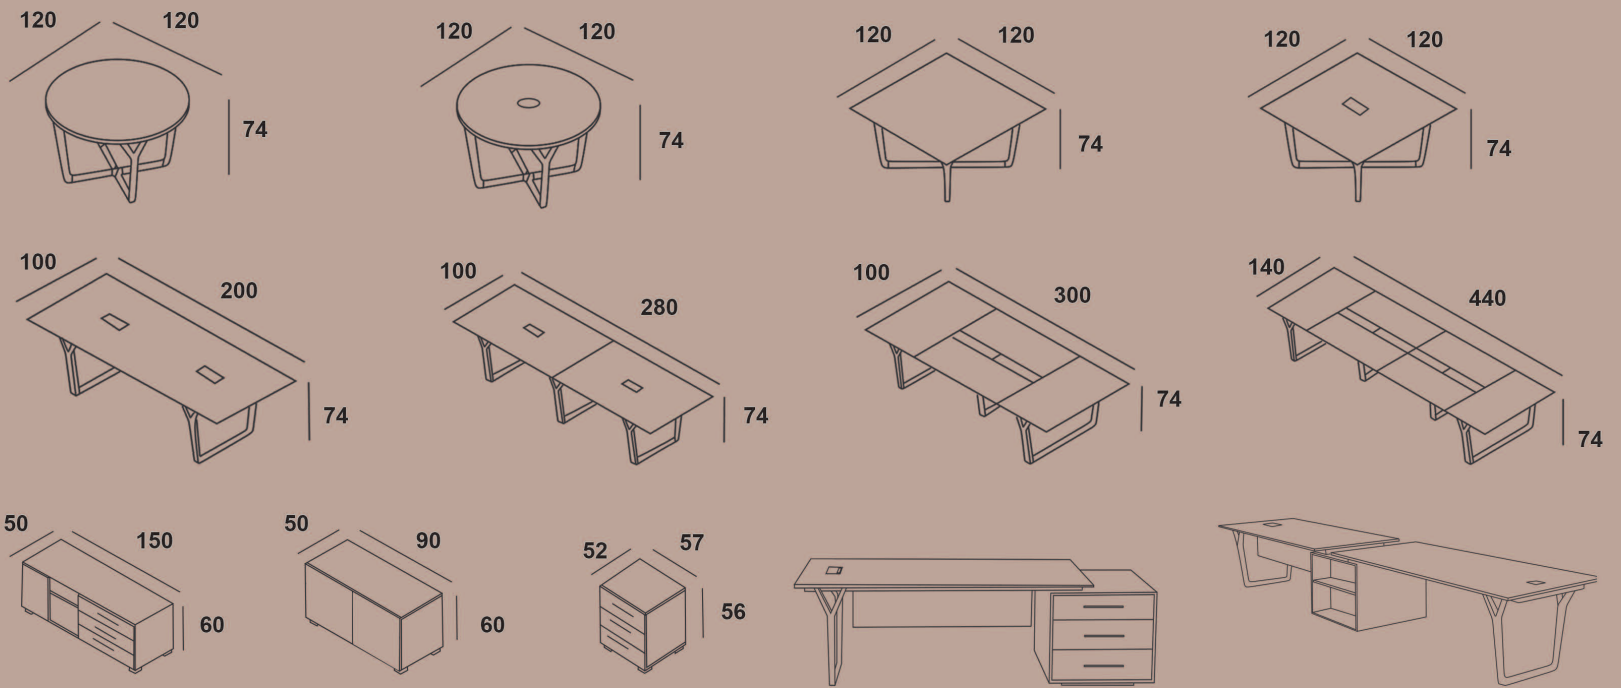

STRIPE TABLE / 220x175
200x175

NOTE TABLE / 200x100
120x120
120x100

NOTE TABLE PRODUCT FAMILY

140Ø
120Ø

140x140
120x120

320x100
280x100
120x100

580x140
400x140
300x140

640x160
480x160
320x160

DRAWERS / 60x50x78

60x50x78

60x50x60

60x50x180

60x50x200

COFFEE TABLES / 80x80
50x50

ERA TABLE / 220x100
200x90

ERA TABLE / 450x160
160x140

ERA TABLE PRODUCT FAMILY

ERA TABLE / 180x90
160x70
140x70

ERA HOME TABLE / 140x70

ERA TABLE / 180x90
140x70
120x70

TICK OFFICE TABLE / 220x100
160x70

220x90
140x70

180x90

PRODUCT FAMILY NOTE TABLE & DRAWERS

PRODUCT FAMILY ERA TABLE & DRAWERS

PRODUCT FAMILY STRIPE TABLE & DRAWERS

NEVA / SINGLE SEAT
H:80 W:103 L:111

NEVA / DOUBLE SEAT
H:80 W:103 L:204

STAY / SINGLE SEAT
H:82 W:80 L:100

STAY / TRIPLE SEAT
H:82 W:80 L:220