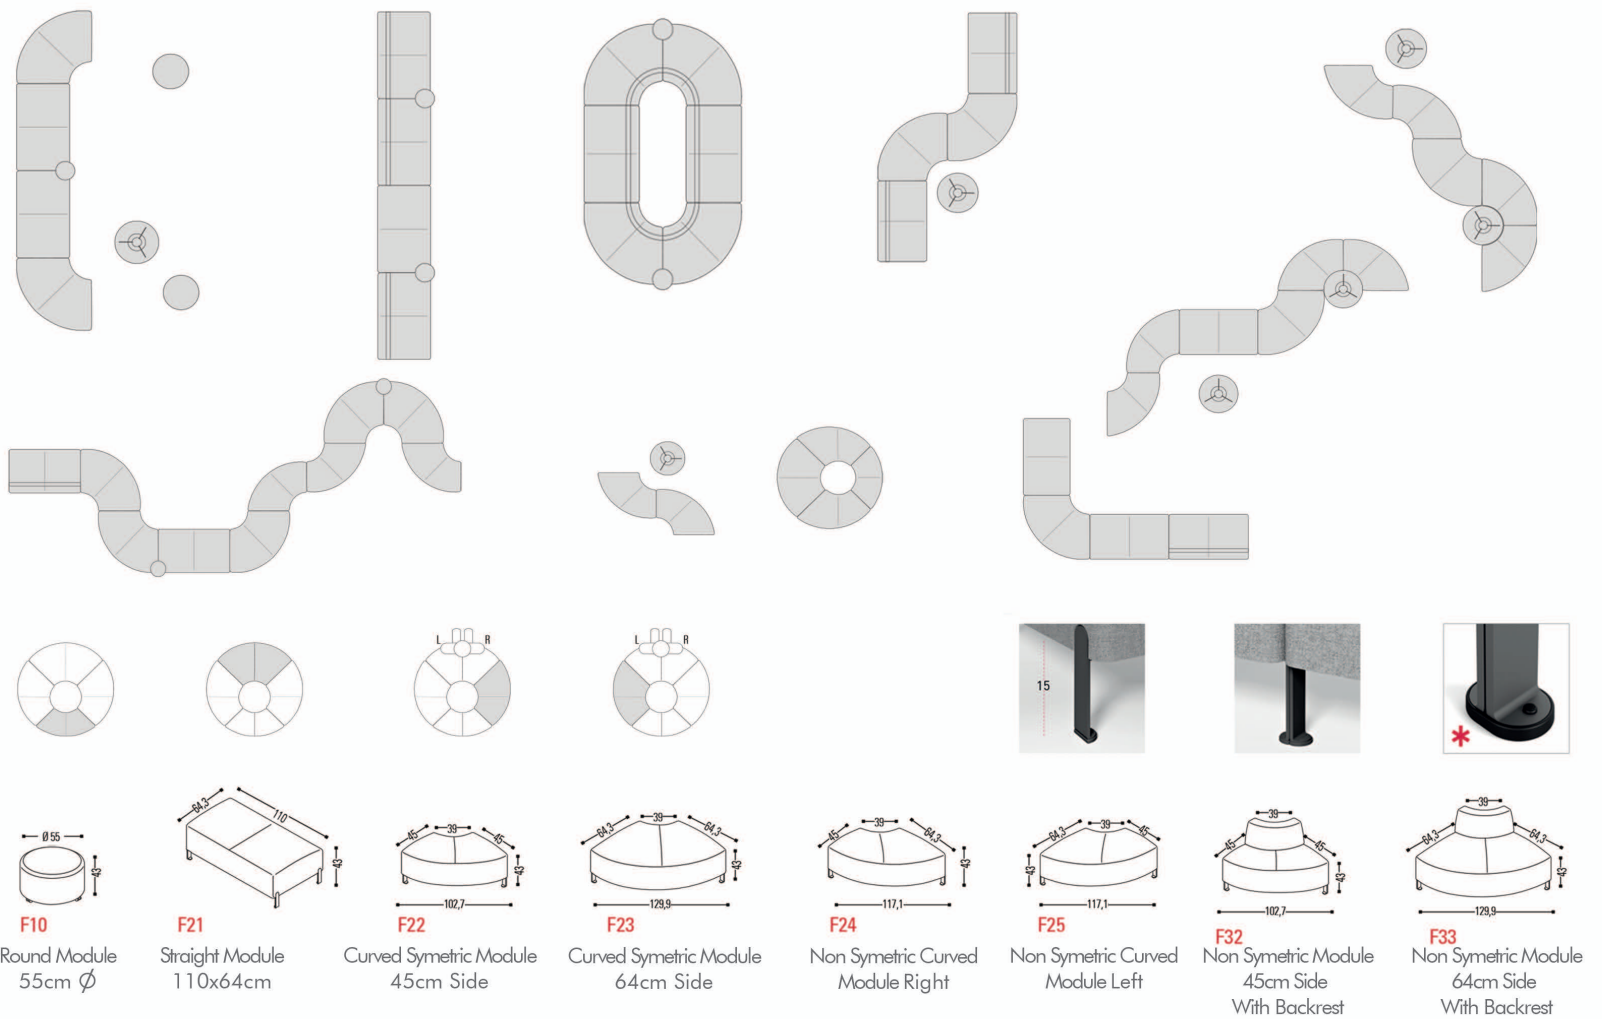

STRIPE TABLE / 220x175
200x175

NOTE TABLE / 200x100
120x120
120x100

NOTE TABLE PRODUCT FAMILY

140Ø
120Ø

140x140
120x120

320x100
280x100
120x100

580x140
400x140
300x140

640x160
480x160
320x160

CURVE / TRIPLE SEAT
H:96 W:93 L:235

VIONA / SINGLE SEAT
H:83 W:93 L:93

VIONA / DOUBLE SEAT
H:96 W:93 L:190

MILAN / SINGLE SEAT
H:75 W:82 L:80

MILAN / DOUBLE SEAT
H:75 W:82 L:200

MILAN COFFEE TABLES / 60 - 70 - 80 Ø
L/H:52 - M/H:42 - S/H:32

RELAX / SINGLE SEAT

MALMO / SINGLE SEAT

PUZZLE

PUZZLE

PRODUCT DESIGN PUZZLE

DECOR SHELVES

TV STAND / H:45 W:40 L:200

TV STAND / H:45 W:40 L:220