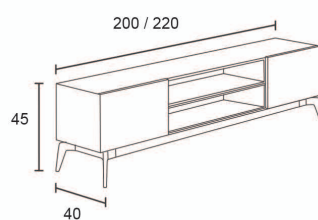

RELAX / SINGLE SEAT

MALMO / SINGLE SEAT

PUZZLE

PUZZLE

PRODUCT DESIGN PUZZLE

DECOR SHELVES

TV STAND / H:45 W:40 L:200

TV STAND / H:45 W:40 L:220