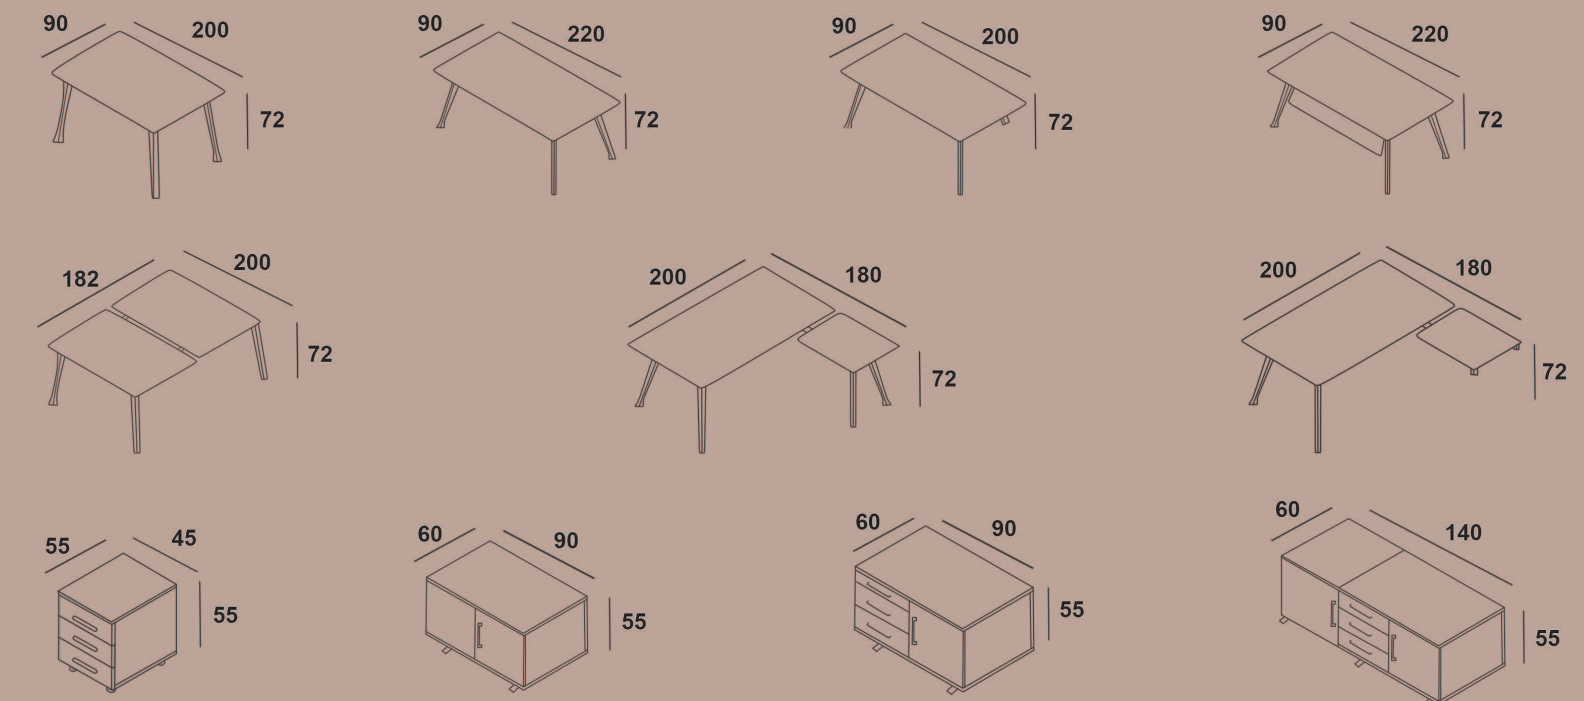

DRAWERS / 60x50x78

60x50x78

60x50x60

60x50x180

60x50x200

COFFEE TABLES / 80x80
50x50

ERA TABLE / 220x100
200x90

ERA TABLE / 450x160
160x140

ERA TABLE PRODUCT FAMILY

ERA TABLE / 180x90
160x70
140x70

ERA HOME TABLE / 140x70

ERA TABLE / 180x90
140x70
120x70

TICK OFFICE TABLE / 220x100
160x70

220x90
140x70

180x90

PRODUCT FAMILY NOTE TABLE & DRAWERS

PRODUCT FAMILY ERA TABLE & DRAWERS

PRODUCT FAMILY STRIPE TABLE & DRAWERS

NEVA / SINGLE SEAT
H:80 W:103 L:111

NEVA / DOUBLE SEAT
H:80 W:103 L:204

STAY / SINGLE SEAT
H:82 W:80 L:100

STAY / TRIPLE SEAT
H:82 W:80 L:220